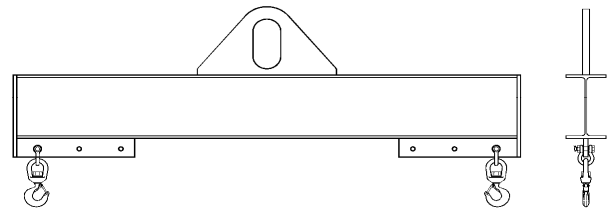

SPREADER BEAMS

O'Brien Installations Ltd. Now Offers a Line of Standard and Custom Designed Spreader Beams.

O'Brien Spreader Beams Include:

- *Swivel Hooks Complete With Hook Latches.*
- *Available in Fixed & Adjustable Hook Positions.*
- *Designed & Manufactured to ASME B30.20*
- *Safety Yellow, Water Base Paint Finish.*
- *O'Brien's will Private Label for Distributors.*