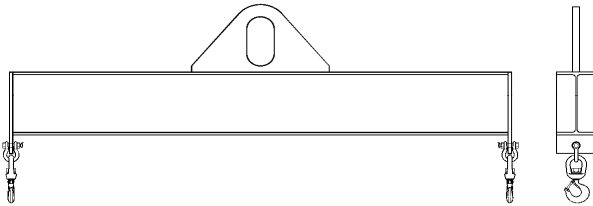

SPREADER BEAMS

O'Brien Installations Ltd. Now Offers a Line of Standard and Custom Designed Spreader Beams.

O'Brien Spreader Beams Include:

- *Swivel Hooks Complete With Hook Latches.*
- *Available in Fixed & Adjustable Hook Positions.*
- *Designed & Manufactured to ASME B30.20*
- *Safety Yellow, Water Base Paint Finish.*
- *O'Brien's will Private Label for Distributors.*